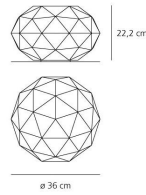

Dimensions

LAMP

ELECTRICAL

Starter:	Electronic
Voltage:	220V-240V