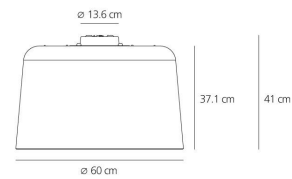

Dimensions

LAMP

IP 20

ELECTRICAL

Starter:	Electronic
Voltage:	220V-240V