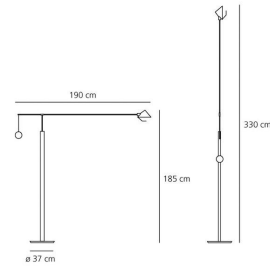

Lamp included. With touch dimmer. Counter-balanced arm adjustable on both vertical and horizontal planes.

Light emission

Direct Adjustable

IP 20     

Dimmer

TECHNICAL DATA SHEET

Features

Product name:	Nestore terra Nickel
Article Code:	A015740
Colour:	Nickel
Material:	Matt nickel metal, thermoplastic resin
Series:	Design
Environment:	Indoor
Area contract:	

OPTICS

Emission:	Direct Adjustable
-----------	-------------------

DIMENSIONS

Length:	(cm) 190
Height:	(cm) 185
Base Diameter:	(cm) 37
Max Extension Height:	(cm) 330
Cutout shape:	

LAMPS INCLUDED

Category:	HALO
Number:	1
Lbs:	QT18
Watt:	205
Socket:	B15d
Type:	Hsgst/c/ub
Class:	A

Dimensions

LAMP

IP 20     

Dimmer

ELECTRICAL

Voltage:	220V-240V
----------	-----------