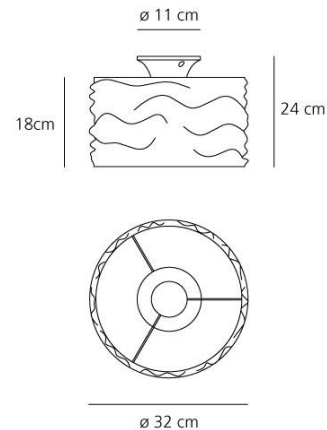

**OPTICS**

Emission:	Direct/indirect
-----------	-----------------

**DIMENSIONS**

Height:	(cm) 24
Cutout width:	(cm) 320
Base Diameter:	(cm) 11
Cutout shape:	Rounded

**LAMPS NOT INCLUDED**

Category:	HALO
Number:	1
Lbs:	Qt32
Watt:	150
Socket:	E27
Type:	Hsgsbt/c
Colour Rendering:	1a
Colour temperature (K):	2900
Duration (h):	2000

**Dimensions****LAMP**

IP 20     

**ELECTRICAL**

Voltage:	220V-240V
----------	-----------