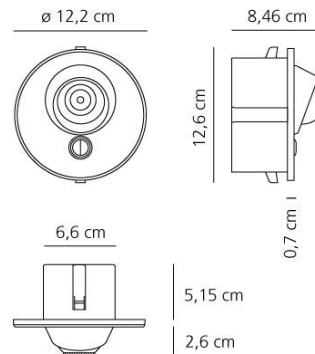

Light emission

Direct Spot

IP 20

TECHNICAL DATA SHEET

Features

Product name:	Choose Led Recessed White - With Switch
Article Code:	1145120A
Colour:	White
Material:	Polycarbonate
Series:	Design
Environment:	Indoor
Area contract:	Hospitality Hotel

OPTICS

Emission:	Direct Spot
-----------	-------------

DIMENSIONS

Height:	(cm) 12.6
Depth:	(cm) 8.46
Cutout width:	(cm) 12.2
Base Diameter:	(cm) 6.6
Recessed depth:	(cm) 5.15
Cutout shape:	

LAMPS INCLUDED

Category:	LED
Watt:	1
Luminous Flux (lm):	70
Typology:	1
Color Rendering:	N/s

Dimensions**LAMP**

IP 20

ELECTRICAL