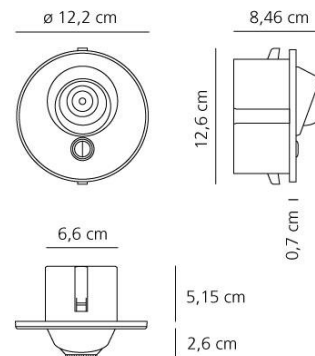

Light emission

Direct Spot

TECHNICAL DATA SHEET

Features

Product name:	Choose Led Recessed White - Without Switch
Article Code:	1146120A
Colour:	White
Material:	Polycarbonate
Series:	Design
Environment:	Indoor
Area contract:	Hospitality Hotel

OPTICS

Emission:	Direct Spot
-----------	-------------

DIMENSIONS

Height:	(cm) 12.6
Depth:	(cm) 8.46
Cutout width:	(cm) 12.2
Base Diameter:	(cm) 6.6
Recessed depth:	(cm) 5.15
Cutout shape:	

LAMPS INCLUDED

Category:	LED
Watt:	1
Luminous Flux (lm):	70
Typology:	1
Color Rendering:	N/s

Dimensions**LAMP****ELECTRICAL**