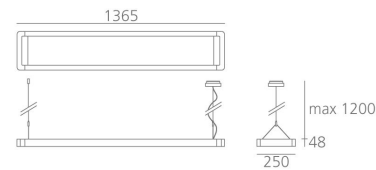

PRODUCT DATA SHEET

Esprit Suspension - Indirect Emission - T16 2x54W

**DESIGN BY :**

Giovanni Giacobone - Massimo Roy

MATERIALS :

Painted Aluminium

DESCRIPTION :

Single pendant luminaire with indirect lighting using 2x54W T16 fluorescent lamps. The structure comprises an extruded aluminium frame with a metallic grey paint finish and a central optical element equipped with an opaque screen with an exclusive Black Crystal lacquered finish. Endcaps in injection moulded aluminium. Quick adjustment steel suspension cables. Complies with standard EN60598-1 and other specific standards.

"Black Cristal" opaque screen

Light emission

Direct/indirect

IP20  

TECHNICAL DATA SHEET

Features

Product name:	Esprit Suspension - Indirect Emission - T16 2x54W
Article Code:	M154500
Colour:	Metal Grey
Material:	Painted Aluminium
Series:	Architectural
Environment:	Indoor
Area contract:	

Dimensions**OPTICS**

Emission:	Direct/indirect
-----------	-----------------

LAMP

IP20  

DIMENSIONS

Length:	(cm) 136
Width:	(cm) 25
Height:	(cm) 4.8
Cutout shape:	
Weight:	6
Glow Wire Test:	850 °

ELECTRICAL