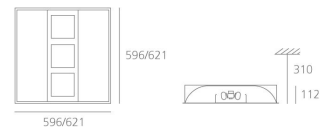

Dimensions

LAMP

IP20

ELECTRICAL

Starter:	Electronic Integrated
Voltage:	220V-240V