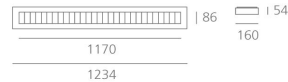

Nota Bene ceiling dark light

Super pure aluminum dark light optics. Dark light emission is in compliance with EN12464-1 standard, with average luminance levels lower than the 1000 cd/m² limit for an observation angle of 65° or above with respect to the vertical axis. Light output ratio 71%. Emergency lighting as an optional extra.

Nota Bene ceiling wall washer

Asymmetric aluminum reflector.

Light emission

Direct

TECHNICAL DATA SHEET

Features

Product name:	Nota Bene Ceiling 1200 Darklight - T16 54W - White
Article Code:	M109020
Colour:	White
Material:	Painted Steel
Series:	Architectural
Environment:	Indoor
Area contract:	

Dimensions

OPTICS

Emission:	Direct
-----------	--------

DIMENSIONS

Length:	(cm) 123
Width:	(cm) 16
Height:	(cm) 5.4
Cutout shape:	
Weight:	4.1
Glow Wire Test:	850 °

LAMPS NOT INCLUDED

Category:	FLUO
Number:	1
Lbs:	T16
Watt:	54
Socket:	G5
Type:	FDH-54
Luminous Flux (lm):	4450
Colour Rendering:	85
Colour temperature (K):	3000
Duration (h):	20000