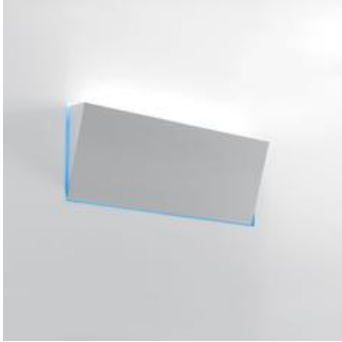

PRODUCT DATA SHEET

Nulla 610 - LED amber

DESIGN BY :

Format Design Studio

MATERIALS :

Aluminium,painted Steel

DESCRIPTION :

Recessed unit with indirect lighting with T16 fluorescent light source, and pathlighting with colored LEDs. Body consisting of a low-depth recessing casing (only 50mm deep) to be sealed in the wall, and a motorized opening shutter. Recessing casing made of steel and fitted with an extruded aluminum frame that requires a finish coat of plaster. 2 size options depending on the light source: 210x610mm (24W T16), and 210x1210mm (54W T16). When the fluorescent lamp is turned on, the shutter is automatically in open position, the indirect lighting is then in service. The turning off of the fluorescent bulb and the closing of the shutter are simultaneous. The LEDs, powered by a separate switch circuit, illuminate the inside of the casing regardless of the position of the shutter. If it is closed, the peripheral illumination of the light fixture provides a pathlighting function. If the shutter is open, the colored light provides a decorative effect. Electronic control gear. Includes led lamps and 230-240V driver unit. Optional recessing box for installation in concrete walls. Not suitable for ceiling mounting. Complies with standard EN60598-1 and other specific standards.

Coloured LED (amber) included. Fluorescent T16 lamp to be ordered separately.

Light emission

Indirect

IP20  

TECHNICAL DATA SHEET

Features

Product name:	Nulla 610 - LED amber
Article Code:	M184020
Colour:	White
Material:	Aluminium,painted Steel
Series:	Architectural
Environment:	Indoor
Area contract:	

OPTICS

Emission:	Indirect
-----------	----------

DIMENSIONS

Length:	(cm) 61
Width:	(cm) 5
Height:	(cm) 21
Cutout Width:	(cm) 63.6
Recessed depth:	(cm) 23.6
Weight:	4.9
Glow Wire Test:	960 °

LAMPS INCLUDED