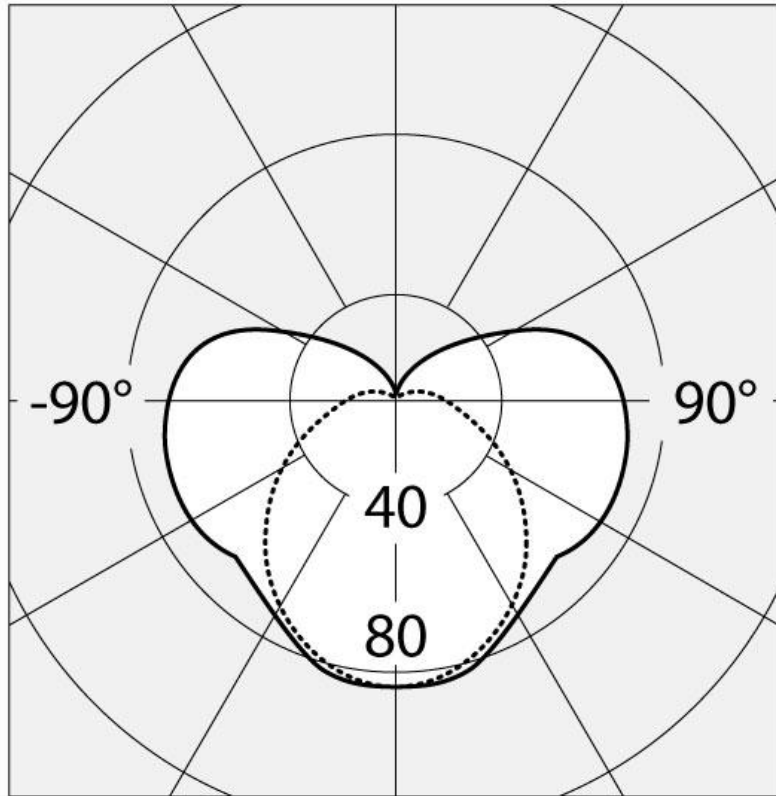

PRODUCT DATA SHEET

Mitasi Fluo Silver grey

**DESIGN BY :**

Ernesto Gismondi
1991

MATERIALS :

Painted metal, blown glass

DESCRIPTION :

Wall-ceiling support in painted metal; white sanded glass diffuser.

OPTICS

Emission:	Diffused
-----------	----------

DIMENSIONS

Length:	(cm) 41
Width:	(cm) 14
Height:	(cm) 14.5
Cutout shape:	

LAMPS NOT INCLUDED

Category:	FLUO
Number:	1
Lbs:	Tc-d
Watt:	26
Socket:	G24d-3
Type:	Fsq
Colour Rendering:	1b
Colour temperature (K):	3000
Duration (h):	12000

Dimensions**LAMP**

IP 55     

ELECTRICAL

Voltage:	220V-240V
----------	-----------

MITASI SCHERMO
T087100

Cd/klm

Polar curve