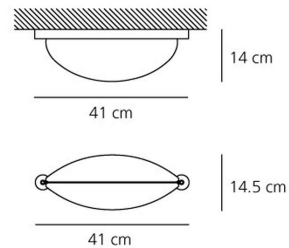

OPTICS

Emission:	Diffused
-----------	----------

DIMENSIONS

Length:	(cm) 41
Width:	(cm) 14
Height:	(cm) 14.5
Cutout shape:	

LAMPS NOT INCLUDED

Category:	FLUO
Number:	1
Lbs:	Tc-d
Watt:	26
Socket:	G24d-3
Type:	Fsq
Colour Rendering:	1b
Colour temperature (K):	3000
Duration (h):	12000

Dimensions**LAMP**

IP 55     

ELECTRICAL

Voltage:	220V-240V
----------	-----------

MITASI SCHERMO
T087100

Cd/klm

Polar curve