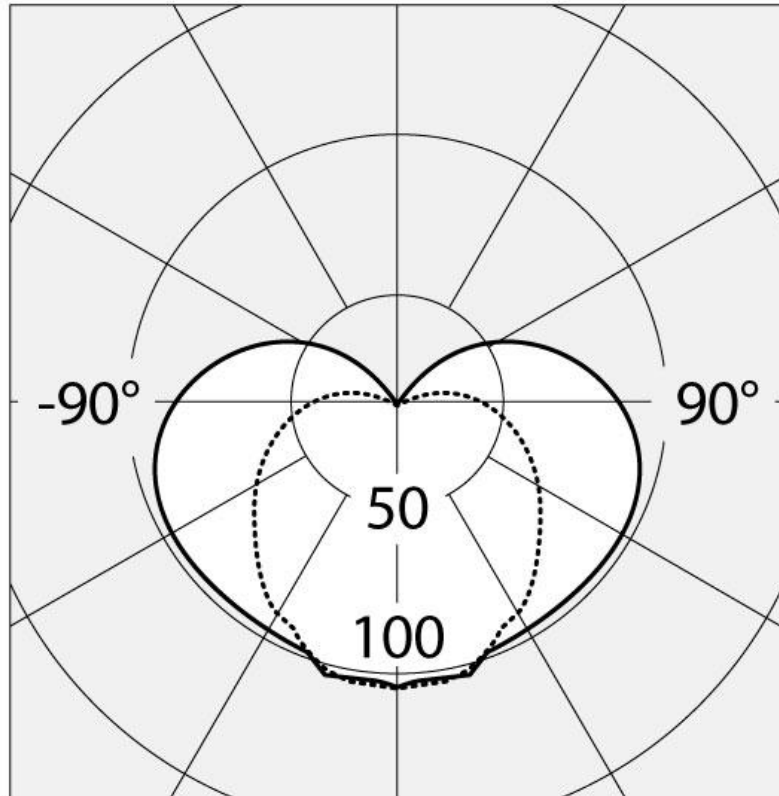

PRODUCT DATA SHEET

Mitasi Halo Silver grey

**DESIGN BY :**

Ernesto Gismondi
1991

MATERIALS :

Painted metal, blown glass

DESCRIPTION :

Wall-ceiling support in painted metal; white sanded glass diffuser.

OPTICS

Emission: Diffused

DIMENSIONS

Length: (cm) 41
Width: (cm) 14
Height: (cm) 14.5
Cutout shape:

LAMPS NOT INCLUDED

Category: HALO
Number: 2
Lbs: D45
Watt: 28
Socket: E14
Class: A

Dimensions**LAMP**

IP 55     

ELECTRICAL

Voltage: 220V-240V

MITASI SCHERMO
T087100

Cd/klm

Polar curve