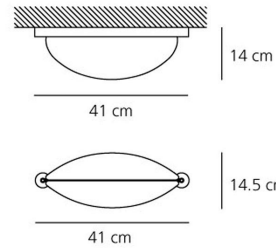

OPTICS

Emission: Diffused

DIMENSIONS

Length: (cm) 41
Width: (cm) 14
Height: (cm) 14.5
Cutout shape:

LAMPS NOT INCLUDED

Category: HALO
Number: 2
Lbs: D45
Watt: 28
Socket: E14
Class: A

Dimensions**LAMP**

IP 55     