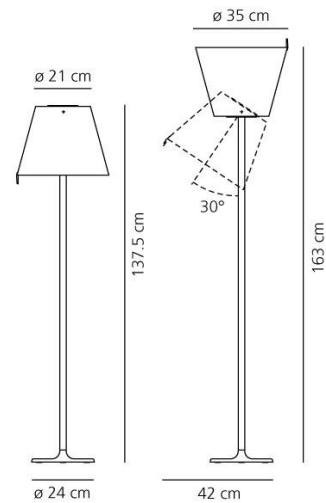

Adjustable diffuser into three different positions.

Light emission

Diffused,direct Diffused Adjustable,indirect

IP 20

TECHNICAL DATA SHEET

Features

Product name:	Melampo terra - Bronze Natural
Article Code:	0123020A + 0123020A
Colour:	Natural
Material:	Aluminium, zamak, silk satin fabric and plastic
Support:	Base
Series:	Design
Environment:	Indoor
Area contract:	Hospitality Hotel, Private Residence

OPTICS

Emission:	Diffused,direct Diffused Adjustable, indirect
-----------	---

DIMENSIONS

Height:	(cm) 137
Cutout width:	(cm) 35
Base Diameter:	(cm) 24
Max Extension Height:	(cm) 163
Inclination:	30
Cutout shape:	

Dimensions**LAMP**

IP 20

ELECTRICAL

Voltage: 220V-240V