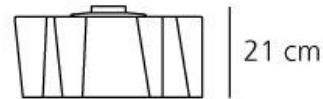

PRODUCT DATA SHEET

Logico soffitto micro 3x120°

DESIGN BY :

Gerhard Reichert , Michele De Lucchi
2006

MATERIALS :

Painted metal, blown glass

DESCRIPTION :

Ceiling lamp composed by 3 elements. Painted metal structure, blown glass diffuser with polished-silk finish.

OPTICS

Emission: Diffused And Direct

DIMENSIONS

Length: (cm) 33
Width: (cm) 33
Height: (cm) 21
Cutout shape:

LAMPS NOT INCLUDED

Category: HALO
Number: 3
Watt: 42
Socket: E14
Class: A

Dimensions

LAMP