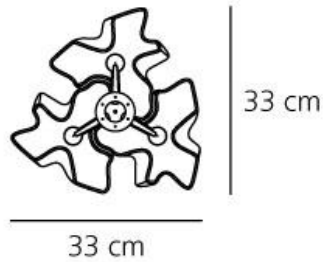

PRODUCT DATA SHEET

Logico soffitto micro 3x120°

DESIGN BY :

Gerhard Reichert , Michele De Lucchi
2006

MATERIALS :

Painted metal, blown glass

DESCRIPTION :

Ceiling lamp composed by 3 elements. Painted metal structure, blown glass diffuser with polished-silk finish.

Its modular shape lends itself to the creation and realisation of customized compositions, supplied as special project.

Light emission

● Diffused And Direct

IP 20      

TECHNICAL DATA SHEET

Features

Product name: Logico soffitto micro 3x120°
Article Code: 0645020A
Colour: White
Material: Painted metal, blown glass
Series: Design
Environment: Indoor
Area contract: Hospitality Hotel, Hospitality Restaurant, Office

OPTICS

Emission: Diffused And Direct

DIMENSIONS

Length: (cm) 33
Width: (cm) 33
Height: (cm) 21
Cutout shape:

LAMPS NOT INCLUDED

Category: HALO
Number: 3
Watt: 42
Socket: E14
Class: A

Dimensions

LAMP