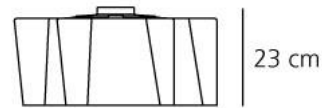

Dimensions

LAMP

IP 20

ELECTRICAL

Voltage: 220V-240V