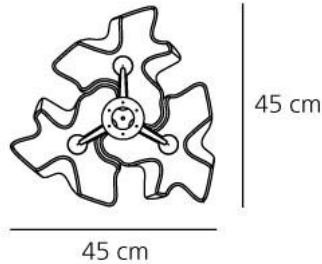

Dimensions

LAMP

IP 20

ELECTRICAL

Voltage: 220V-240V