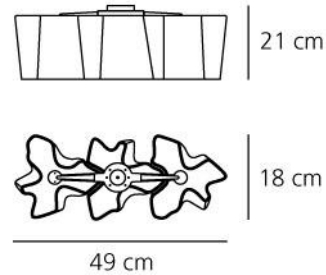

PRODUCT DATA SHEET

Logico soffitto micro 3 in linea

**DESIGN BY :**

Gerhard Reichert , Michele De Lucchi
2006

MATERIALS :

Painted metal, blown glass

DESCRIPTION :

Ceiling lamp composed by 3 elements on line. Painted metal structure, blown glass diffuser with polished-silk finish.

OPTICS

Emission: Diffused And Direct

DIMENSIONS

Length: (cm) 49
Width: (cm) 18
Height: (cm) 21
Cutout shape:

LAMPS NOT INCLUDED

Category: HALO
Number: 3
Watt: 42
Socket: E14
Class: A

Dimensions**LAMP****ELECTRICAL**