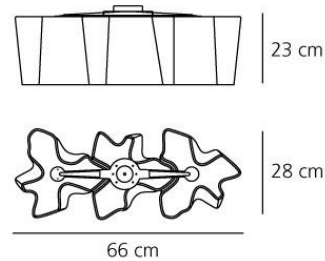

Dimensions

LAMP

ELECTRICAL

Voltage: 220V-240V