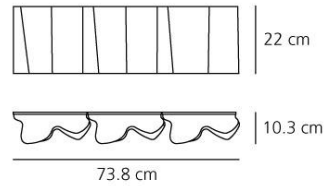

**Dimensions****OPTICS**

Emission: Diffused And Direct

**DIMENSIONS**

Length:	(cm) 73.8
Width:	(cm) 22
Height:	(cm) 10.3
Cutout shape:	

**LAMPS NOT INCLUDED**

Category:	FLUO
Number:	3
Lbs:	Tc-f
Watt:	24
Socket:	2g10
Type:	Fssh
Colour Rendering:	1b
Colour temperature (K):	3000
Duration (h):	12000