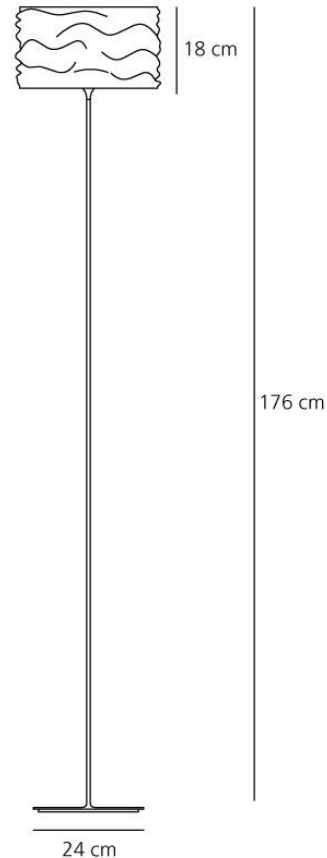

PRODUCT DATA SHEET

Aqua Cil terra - Chrome

**DESIGN BY :**

Ross Lovegrove
2007

MATERIALS :

Aluminium, steel

DESCRIPTION :

Floor lamp, with matching table and suspension versions. "The Aqua Cil series of products not only contain light; internally reflecting the waves outward in a broad but soft way but also externally the mirror properties of the algorithms reflect and dematerialize the physicality of the object". Materials: die-cast aluminium base and structure; steel stem; hydroformed and mirror-treated aluminium diffuser.

With touch dimmer.

Light emission

Direct/indirect

Dimmer

TECHNICAL DATA SHEET

Features

Product name:	Aqua Cil terra - Chrome
Article Code:	0926010A + 0938010A
Colour:	Chrome
Material:	Aluminium, steel
Series:	Design, Hydro
Environment:	Indoor
Area contract:	Hospitality Hotel, Private Residence

OPTICS

Emission:	Direct/indirect
-----------	-----------------

DIMENSIONS

Height:	(cm) 176
Cutout width:	(cm) 32
Base Diameter:	(cm) 24
Cutout shape:	

LAMPS NOT INCLUDED

Category:	HALO
Number:	1
Lbs:	Qt32
Watt:	205
Socket:	E27
Type:	Hsgsbt/c/ub
Colour Rendering:	1a
Colour temperature (K):	2900
Duration (h):	2000

Dimensions

ø 32 cm

LAMP

20     

Dimmer

ELECTRICAL

Voltage: 220V-240V