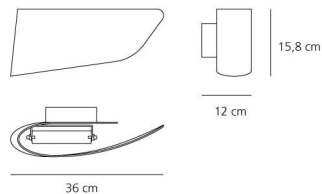

Light emission

Direct/indirect

IP 20     

TECHNICAL DATA SHEET

Features

Product name:	Eurialo - Fluo Aluminium
Article Code:	1230020A
Colour:	Metal grey
Material:	Moulded aluminium
Series:	Design
Environment:	Indoor
Area contract:	Private Residence

OPTICS

Emission:	Direct/indirect
-----------	-----------------

DIMENSIONS

Length:	(cm) 12
Width:	(cm) 36
Height:	(cm) 15.8
Cutout shape:	

LAMPS NOT INCLUDED

Category:	FLUO
Number:	1
Lbs:	Tc-tel
Watt:	42
Socket:	Gx24q-4
Type:	Fsm
Colour Rendering:	1b
Colour temperature (K):	2700
Duration (h):	10000

Dimensions

LAMP

IP 20     

ELECTRICAL

Voltage:	220V-240V
----------	-----------