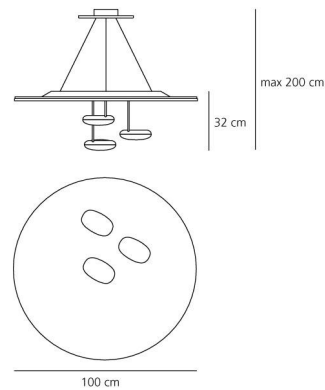

Light emission

Indirect

IP 20    

TECHNICAL DATA SHEET

Features

Product name:	Droplet sospensione Led
Article Code:	1475010A
Colour:	Polished chrome / Aluminium
Material:	Die-cast aluminium
Series:	Design, Hydro
Environment:	Indoor

OPTICS

Emission:	Indirect
-----------	----------

DIMENSIONS

Height:	(cm) 50
Cutout width:	(cm) 110
Max Height from ceiling:	(cm) 200
Cutout shape:	

LAMPS INCLUDED

Category:	LED
Watt:	30
Typology:	Led Bianco
Color Rendering:	N/s
Color temperature (K):	3000

Dimensions**LAMP**

IP 20    

**ELECTRICAL**

DIAGRAMS