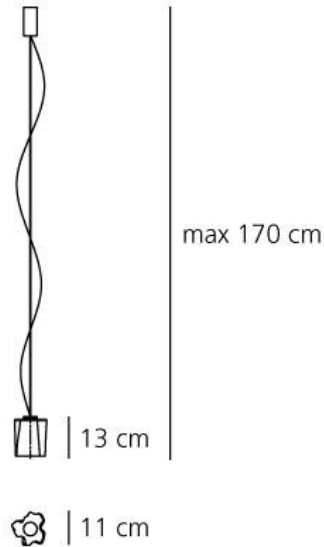

Light emission

Diffused And Direct

TECHNICAL DATA SHEET

Features

Product name:	Logico track nano
Article Code:	0386020A
Colour:	White
Material:	Painted metal, blown glass
Series:	Design
Environment:	Indoor
Area contract:	Hospitality Hotel, Hospitality Restaurant, Office

OPTICS

Emission: Diffused And Direct

DIMENSIONS

Length:	(cm) 11
Width:	(cm) 11
Height:	(cm) 13
Max Height from ceiling:	(cm) 170
Cutout shape:	

LAMPS NOT INCLUDED

Category:	HALO
Number:	1
Lbs:	Qt26
Watt:	42
Socket:	E14
Type:	N/s
Colour Rendering:	1a
Colour temperature (K):	N/s

Dimensions**LAMP****ELECTRICAL**

Voltage: 220V-240V