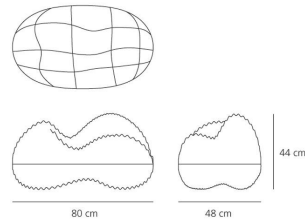

Dimensions

LAMP

Dimmer

ELECTRICAL

Voltage:	220V-240V
Remote control:	Infrared