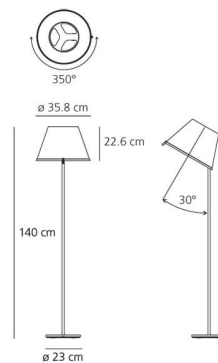

#### DIMENSIONS

Height:	(cm) 140
Cutout width:	(cm) 35.8
Base Diameter:	(cm) 23
Cutout shape:	

#### Dimensions