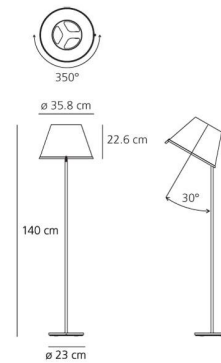

#### DIMENSIONS

Height:	(cm) 140
Cutout width:	(cm) 35.8
Base Diameter:	(cm) 23
Cutout shape:	

#### Dimensions