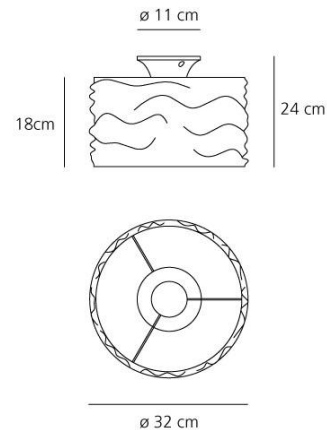

Light emission

Direct/indirect

IP 20     

TECHNICAL DATA SHEET

Features

Product name:	Aqua Cil soffitto - Blue
Article Code:	0931010A + 0938030A
Colour:	Metal blue
Material:	Die-cast aluminium
Series:	Design, Hydro
Environment:	Indoor
Area contract:	Hospitality Hotel, Private Residence

OPTICS

Emission:	Direct/indirect
-----------	-----------------

DIMENSIONS

Height:	(cm) 24
Cutout width:	(cm) 320
Base Diameter:	(cm) 11
Cutout shape:	

LAMPS NOT INCLUDED

Category:	HALO
Number:	1
Lbs:	Qt32
Watt:	150
Socket:	E27
Type:	Hsgsbt/c
Colour Rendering:	1a
Colour temperature (K):	2900
Duration (h):	2000

Dimensions

LAMP

IP 20     

ELECTRICAL

Voltage:	220V-240V
----------	-----------