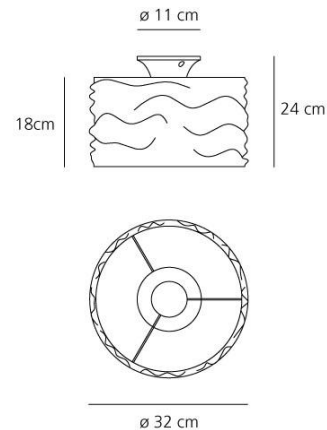

#### OPTICS

Emission:	Direct/indirect
-----------	-----------------

#### DIMENSIONS

Height:	(cm) 24
Cutout width:	(cm) 320
Base Diameter:	(cm) 11
Cutout shape:	

#### Dimensions