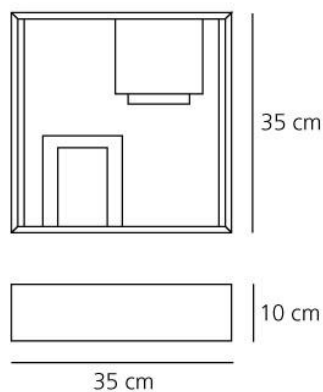

PRODUCT DATA SHEET

Fato

DESIGN BY :

Gio Ponti
1969

MATERIALS :

Painted metal

DESCRIPTION :

A table or wall lamp, with geometrical metal screens creating light and dark, screened and clear, all enclosed in a square frame: it is both a light object and a lamp. A lighting sculpture with a strong styling connotation to the '60s. Structure in white enamelled, folded and welded plate.

Light emission

Indirect

IP 20    

TECHNICAL DATA SHEET

Features

Product name:	Fato
Article Code:	0048010A
Colour:	White
Material:	Painted metal
Series:	Design, Modern Classic
Environment:	Indoor
Area contract:	Private Residence

OPTICS

Emission:	Indirect
-----------	----------

DIMENSIONS

Length:	(cm) 35
Width:	(cm) 35
Height:	(cm) 10
Cutout shape:	

LAMPS NOT INCLUDED

Category:	HALO
Number:	1
Lbs:	D45
Watt:	28
Socket:	E14
Class:	A

Dimensions