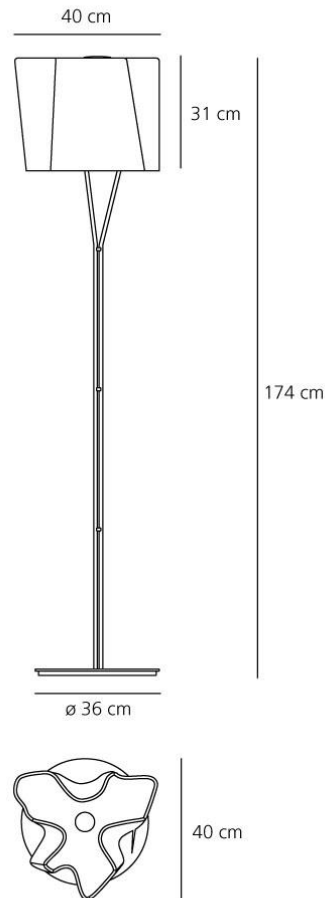

#### Features

Product name: Logico terra  
Article Code: 0456020A  
Colour: White  
Material: Painted metal, blown glass  
Series: Design  
Environment: Indoor  
Area contract: Hospitality Hotel, Hospitality Restaurant, Office

#### DIMENSIONS

Length: (cm) 40  
Width: (cm) 40  
Height: (cm) 174  
Base Diameter: (cm) 36  
Cutout shape:

#### Dimensions