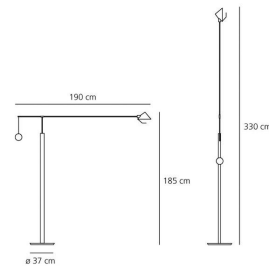

OPTICS

Emission:	Direct Adjustable
-----------	-------------------

DIMENSIONS

Length:	(cm) 190
Height:	(cm) 185
Base Diameter:	(cm) 37
Max Extension Height:	(cm) 330
Cutout shape:	

LAMPS INCLUDED

Category:	HALO
Number:	1
Lbs:	QT18
Watt:	205
Socket:	B15d
Type:	Hsgst/c/ub
Class:	A

Dimensions**LAMP**

IP 20

Dimmer**ELECTRICAL**

Voltage:	220V-240V
----------	-----------