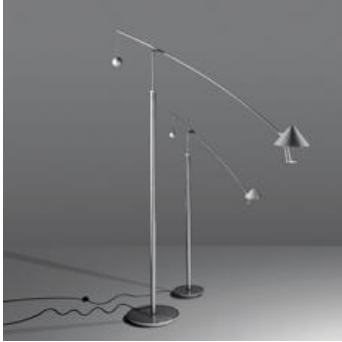

PRODUCT DATA SHEET

Nestore terra Black

**DESIGN BY :**

Carlo Forcolini
1989

MATERIALS :

Painted metal, thermoplastic resin

DESCRIPTION :

Painted metal structure; thermoplastic resin head.

Lamp included. With touch dimmer. Counter-balanced arm adjustable on both vertical and horizontal planes.

Light emission

Direct Adjustable

IP 20

Dimmer

TECHNICAL DATA SHEET

Features

Product name:	Nestore terra Black
Article Code:	A015700
Colour:	Black
Material:	Painted metal, thermoplastic resin
Series:	Design
Environment:	Indoor
Area contract:	

OPTICS

Emission:	Direct Adjustable
-----------	-------------------

DIMENSIONS

Length:	(cm) 190
Height:	(cm) 185
Base Diameter:	(cm) 37
Max Extension Height:	(cm) 330
Cutout shape:	

LAMPS INCLUDED

Category:	HALO
Number:	1
Lbs:	QT18
Watt:	205
Socket:	B15d
Type:	Hsgst/c/ub
Class:	A