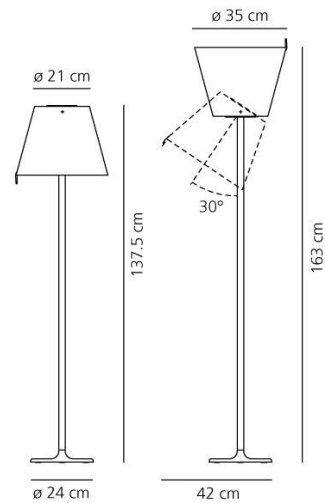

OPTICS

Emission:	Diffused,direct Diffused Adjustable, indirect
-----------	---

DIMENSIONS

Height:	(cm) 137
Cutout width:	(cm) 35
Base Diameter:	(cm) 24
Max Extension Height:	(cm) 163
Inclination:	30
Rotation:	210
Cutout shape:	

LAMPS NOT INCLUDED

Category:	HALO
Number:	2
Watt:	52
Socket:	E27
Class:	A

Dimensions**LAMP**

IP 20     

ELECTRICAL

Voltage: 220V-240V

Design Innovationen Design Zentrum Nordrhein Westfalen Reddot Design Award 1999