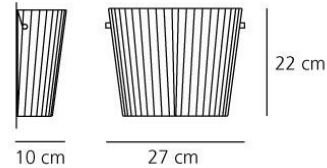

Dimensions

LAMP

ELECTRICAL

Voltage:	220V-240V