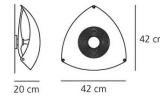

Dimensions