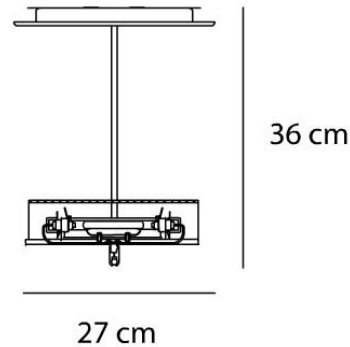

OPTICS

Emission:	Indirect
-----------	----------

DIMENSIONS

Length:	(cm) 36
Width:	(cm) 27
Cutout shape:	

LAMPS INCLUDED

Category:	HALO
Number:	1
Lbs:	Qt-de12
Watt:	230
Socket:	R7s
Type:	Hdg
Colour Rendering:	1a
Colour temperature (K):	3000
Duration (h):	2000

Dimensions**LAMP****ELECTRICAL**

Voltage:	220V-240V
----------	-----------