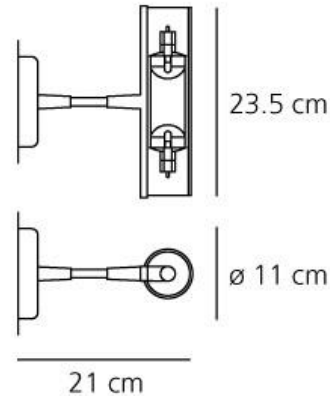

### TECHNICAL DATA SHEET

**Features**

|                |  |
|----------------|--|
| Product name:  | Acheo parete   |
| Article Code:  | A026410  |
| Colour:        | Chromo   |
| Material:      | Chromed metal, borosilicate glass  |
| Support:       | Wall   |
| Series:        | Design   |
| Environment:   | Indoor   |
| Area contract: | Hospitality Hotel, Hospitality<br>Restaurant, Retail, Private<br>Residence |

**OPTICS**

Emission: Indirect

**DIMENSIONS**

Length: (cm) 23  
Width: (cm) 21  
Cutout shape:

**LAMPS INCLUDED**

|                         |         |
|-------------------------|---------|
| Category:               | HALO    |
| Number:                 | 1       |
| Lbs:                    | Qt-de12 |
| Watt:                   | 230     |
| Socket:                 | R7s     |
| Type:                   | Hdg     |
| Colour Rendering:       | 1a      |
| Colour temperature (K): | 3000    |
| Duration (h):           | 2000    |

**Dimensions****LAMP**

IP 20    

**ELECTRICAL**

Voltage: 220V-240V