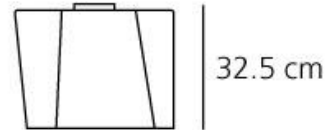

Dimensions

LAMP

IP 20

ELECTRICAL

Voltage: 220V-240V