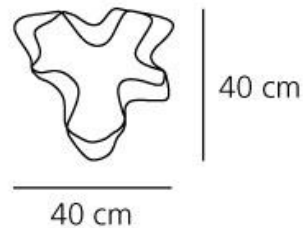

Dimensions

LAMP

IP 20

ELECTRICAL

Voltage: 220V-240V