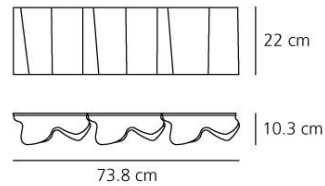

#### Dimensions

#### DIMENSIONS

Length:	(cm) 73.8
Width:	(cm) 22
Height:	(cm) 10.3
Cutout shape:	