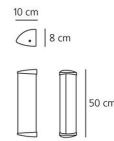

Dimensions