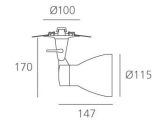

### Starship Semi-Recessed - HALO max75W - White

**DESIGN BY :**

Alberto Meda , Paolo Rizzatto

**MATERIALS :**

Die-cast Aluminium

**DESCRIPTION :**

A range of directional spotlights using 230/240V halogen lamps. 2 versions: with three-phase track adapter or with recessed plate. Die-cast aluminium body with paint finish. Tilt angle of up to 90°, rotation of up to 355°. Complies with standard EN60598-1 and other specific standards.

**Dimensions****OPTICS**

Emission:	Accent Lighting
-----------	-----------------

**DIMENSIONS**

Length:	(cm) 14.7
Height:	(cm) 17
Cutout width:	(cm) 11.5
Cutout diameter:	(cm) 81
Inclination:	90
Rotation:	355
Cutout shape:	Rounded
Weight:	0.6