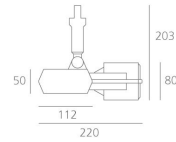

PRODUCT DATA SHEET

Oto 80 Halo - QR-CBC51 - Grey/Black

**DESIGN BY :**

Foster & Partners

MATERIALS :

Aluminium

DESCRIPTION :

A range of directional spotlights using 12V or 230/240V halogen and metal halide lamps. With three-phase track adapter. Aluminium body comprised of an optical and power supply unit. Optical unit available in 2 diameter options depending on the light source: ø80mm and ø130mm. Aluminium optics with various beam spreads. Tilt angle of up to 90°, rotation of up to 355°. Electronic control gear. Safety glass with HIT version. Wide range of accessories. Complies with standard EN60598-1 and other specific standards.

OPTICS

Emission:	Accent Lighting
-----------	-----------------

DIMENSIONS

Length:	(cm) 22
Height:	(cm) 20.3
Cutout width:	(cm) 8
Inclination:	90
Rotation:	355
Cutout shape:	
Weight:	0.9

LAMPS NOT INCLUDED

Category:	HALO
Number:	1
Lbs:	Qr-cb 51
Watt:	50
Socket:	Gu5.3
Type:	N/s
Colour Rendering:	1a
Colour temperature (K):	N/s

Dimensions**LAMP****ELECTRICAL**

Starter:	Electronic Integrated
Transformer availability:	Integrated
Transformer voltage:	20-50W
Emergency availability:	Dimmable by trailing edge external dimmers
Voltage:	230-240V/12V