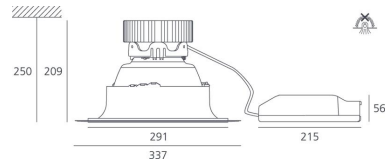

OPTICS

Emission: Downlighting

DIMENSIONS

Height:	(cm) 20.9
Cutout width:	(cm) 29.1
Cutout diameter:	(cm) 29.2
Recessed depth:	(cm) 25
Cutout shape:	Rounded
Weight:	1.5
Glow Wire Test:	750 °

LAMPS INCLUDED

Category:	LED
Watt:	37
Luminous Flux (lm):	2900
Number:	1 x 1
Typology:	1
Color Rendering:	>90
Color temperature (K):	4000
Class:	A

Dimensions**LAMP**

IP20

**ELECTRICAL**

Starter:	Electronic dimmable DALI Included
Voltage:	230/240V