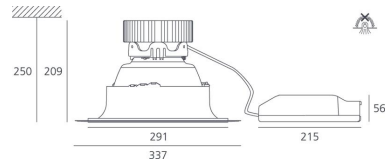

#### DIMENSIONS

Height:	(cm) 20.9
Cutout width:	(cm) 29.1
Cutout diameter:	(cm) 29.2
Recessed depth:	(cm) 25
Cutout shape:	Rounded
Weight:	1.5
Glow Wire Test:	750 °

#### Dimensions