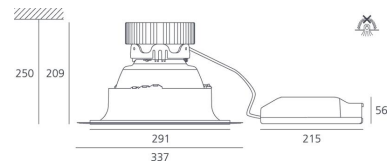

OPTICS

Emission: Downlighting

DIMENSIONS

Height:	(cm) 20.9
Cutout width:	(cm) 29.1
Cutout diameter:	(cm) 29.2
Recessed depth:	(cm) 25
Cutout shape:	Rounded
Weight:	1.5
Glow Wire Test:	750 °

LAMPS INCLUDED

Category:	LED
Watt:	27
Luminous Flux (lm):	2000
Number:	1 x 1
Typology:	1
Color Rendering:	>90
Color temperature (K):	3000
Class:	A

Dimensions**LAMP**

IP20

**ELECTRICAL**

Starter:	Electronic dimmable DALI Included
Voltage:	230/240V