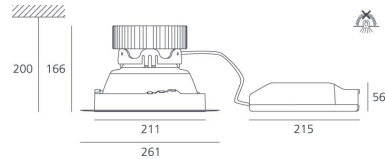

Dimensions

LAMP

ELECTRICAL

Starter:	Electronic dimmable DALI Included
Voltage:	230/240V