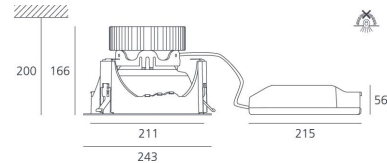

### DIMENSIONS

Height:	(cm) 16.6
Cutout width:	(cm) 21.1
Cutout diameter:	(cm) 23
Recessed depth:	(cm) 20
Cutout shape:	Rounded
Weight:	1.5
Glow Wire Test:	750 °

### Dimensions