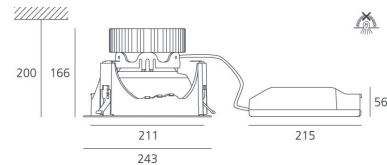

Dimensions

LAMP

ELECTRICAL

Starter:	Electronic dimmable DALI Included
Voltage:	230/240V