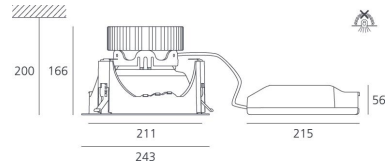

### DIMENSIONS

Height:	(cm) 16.6
Cutout width:	(cm) 21.1
Cutout diameter:	(cm) 23
Recessed depth:	(cm) 20
Cutout shape:	Rounded
Weight:	1.5
Glow Wire Test:	750 °

### Dimensions