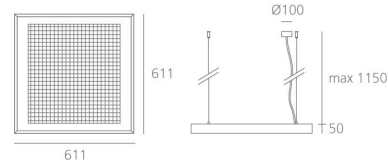

### TECHNICAL DATA SHEET

**Features**

Product name:	Kalifa Suspension - T16 4x24W - Grey
Article Code:	M161890
Colour:	Grey
Material:	Aluminium
Series:	Architectural
Environment:	Indoor
Area contract:	

**OPTICS**

Emission:	Direct/indirect
-----------	-----------------

**DIMENSIONS**

Length:	(cm) 61.1
Width:	(cm) 61.1
Height:	(cm) 5
Cutout shape:	
Weight:	8.5
Impact Resistance:	10
Glow Wire Test:	850 °

**LAMPS NOT INCLUDED**

Category:	FLUO
Number:	4
Lbs:	T16
Watt:	24
Socket:	G5
Type:	FDH-24
Luminous Flux (lm):	1750
Colour Rendering:	85
Colour temperature (K):	3000
Duration (h):	20000

**Dimensions****LAMP**IP20  **ELECTRICAL**