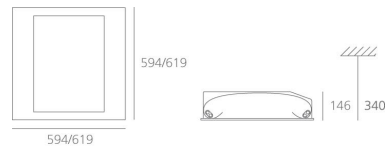

Dimensions

LAMP

IP40

ELECTRICAL

Starter:	Electronic Integrated
Emergency availability:	Integrated
Emergency duration:	1 hour
Voltage:	220V-240V