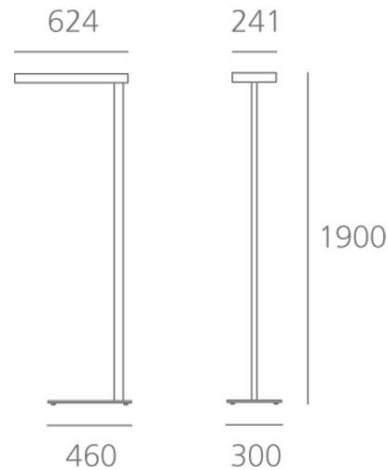

PRODUCT DATA SHEET

Kalifa Floor Prismoptic III - TC-LEL 2x80W Interactive-DALI - Grey

**DESIGN BY :**

Ernesto Gismondi

MATERIALS :

Aluminium

DESCRIPTION :

A range of floor lamps with direct-indirect lighting using fluorescent lamps. Optical unit and pole in extruded aluminium with a white or grey paint finish. Steel base. Polycarbonate "PRISMOPTIC" diffuser. Light output ratio 70%. Light distribution: 79% indirect and 21% direct. Polycarbonate dust-protection screen (IP40). Complies with standard EN60598-1 and other specific standards.

Light emission

Direct/indirect

IP20

TECHNICAL DATA SHEET

Features

Product name:	Kalifa Floor Prismoptic III - TC-LEL 2x80W Interactive-DALI - Grey
Article Code:	M168996
Colour:	Grey
Material:	Aluminium
Series:	Architectural
Environment:	Indoor
Area contract:	

OPTICS

Emission:	Direct/indirect
-----------	-----------------

DIMENSIONS

Length:	(cm) 62.4
Width:	(cm) 24.1
Height:	(cm) 190
Cutout shape:	
Weight:	13

LAMPS NOT INCLUDED

Category:	FLUO
Number:	2
Lbs:	TC-LEL
Watt:	80
Socket:	2G11
ILCOS:	FSD-80
Luminous Flux (lm):	6000
Colour Rendering:	85
Colour temperature (K):	3000
Duration (h):	13000

Dimensions**LAMP**

IP20

ELECTRICAL

Starter:	Electronic Interactive-DALI Integrated
Voltage:	220V-240V

ACCESSORIES

INTERACTIVE-DALI remote
control. M104900